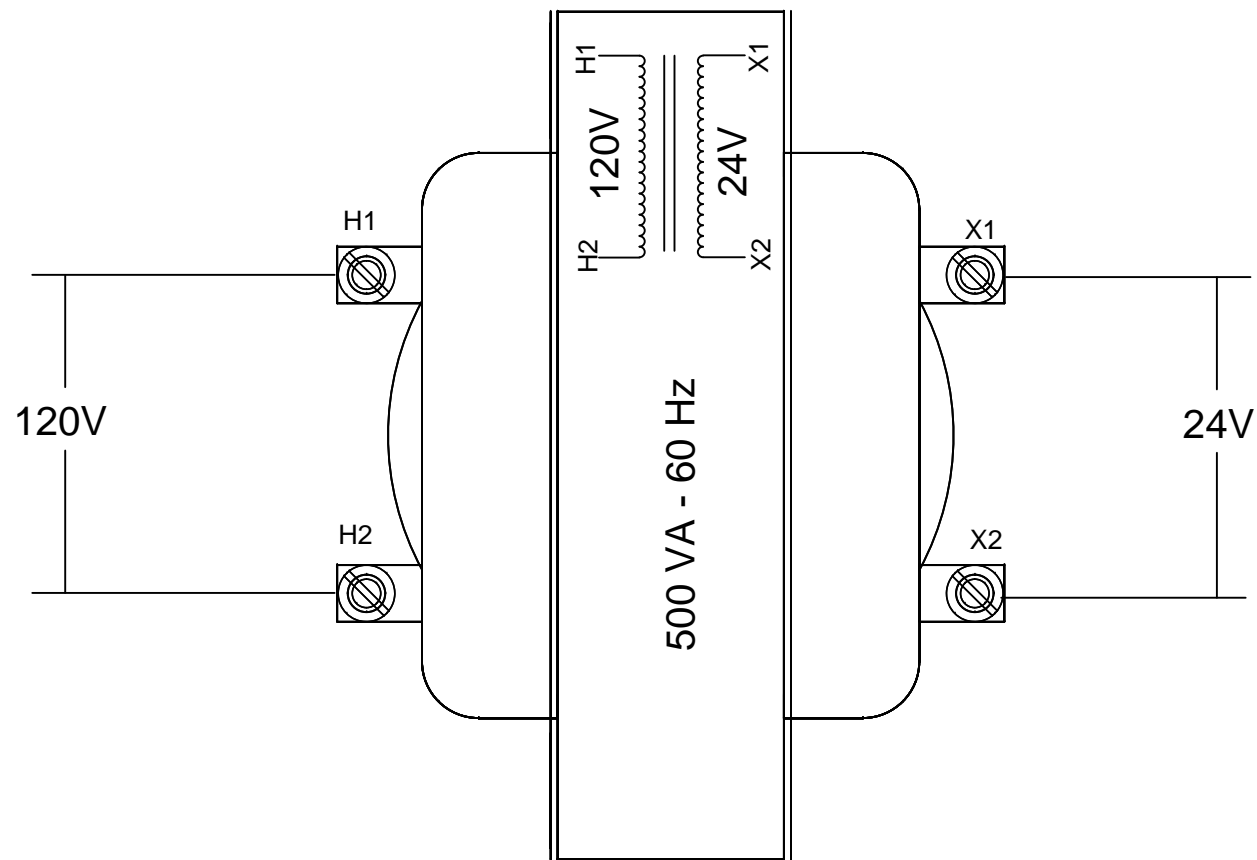

DIMENSIONS

- A- 4-3/4"
- B- 5-1/4"
- C- 6-3/4"

ISOMETRIC VIEW

TOP VIEW

TRANSFORMER 120V to 24V 500VA CLOSED TYPE

--	----	07
--	----	06
--	----	05
--	----	04
--	----	03
--	----	02
2014-12-02	Update Logo & Address	01
DATE	DESCRIPTION	REV.

PART#:
560-0019

Drawn By : G.Q.	Designed By : L.M.	Approved By : A.H.	Revision : 01
Scale : N.T.S	Date : 2004-08-25	File Name : T-004 XFO 560-0019	