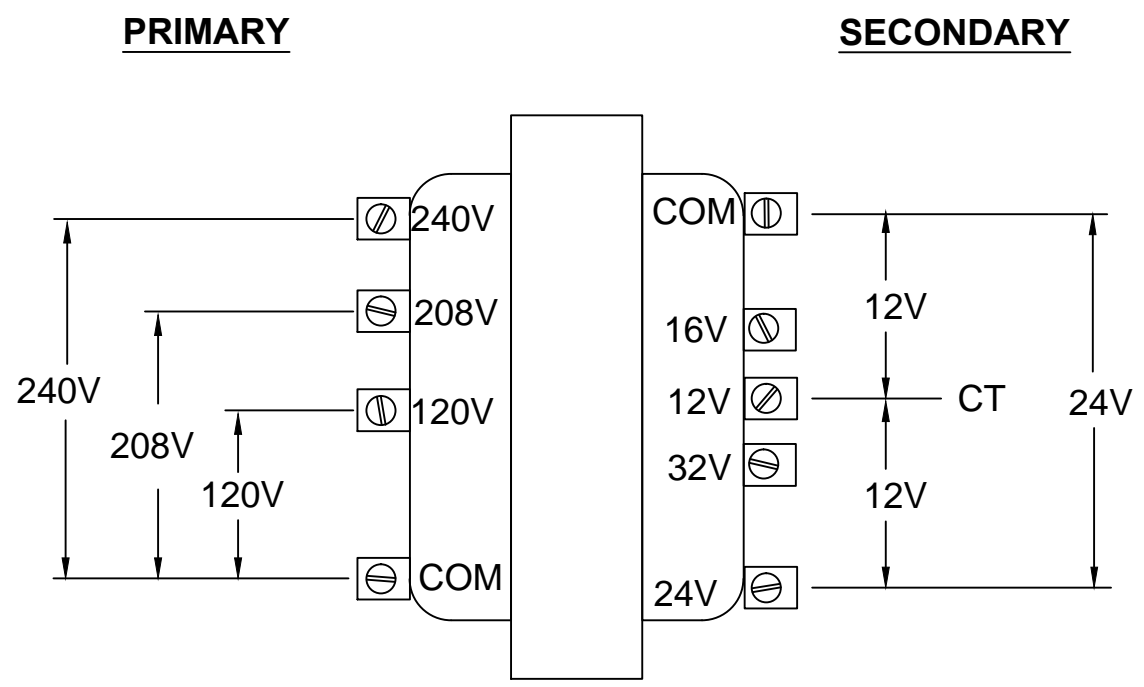

ISOMETRIC VIEW

P: 120V/208V/240V  
 S: 24VCT/32VCT  
 V: 50/60Hz  
 V: 150VA

**TRANSFORMER TOP VIEW**  
**WIRING DIAGRAM FOR 24 VOLTS CT**

**TRANSFORMER TOP VIEW**  
**WIRING DIAGRAM FOR 32 VOLTS CT**

TERMINAL SCREWS: 8-32

TITLE:  
**TRANSFORMER 150VA OPEN  
 TYPE PRI, 120/208/240V SEC.  
 24VCT/32VCT**

PART#:  
**560-0026**

Drawn By : G.Q.	Designed By : L.M.	Approved By : A.H.	Revision : 01
Scale : N.T.S	Date : 2004-08-25	File Name : T-007 XFO 560-0026	