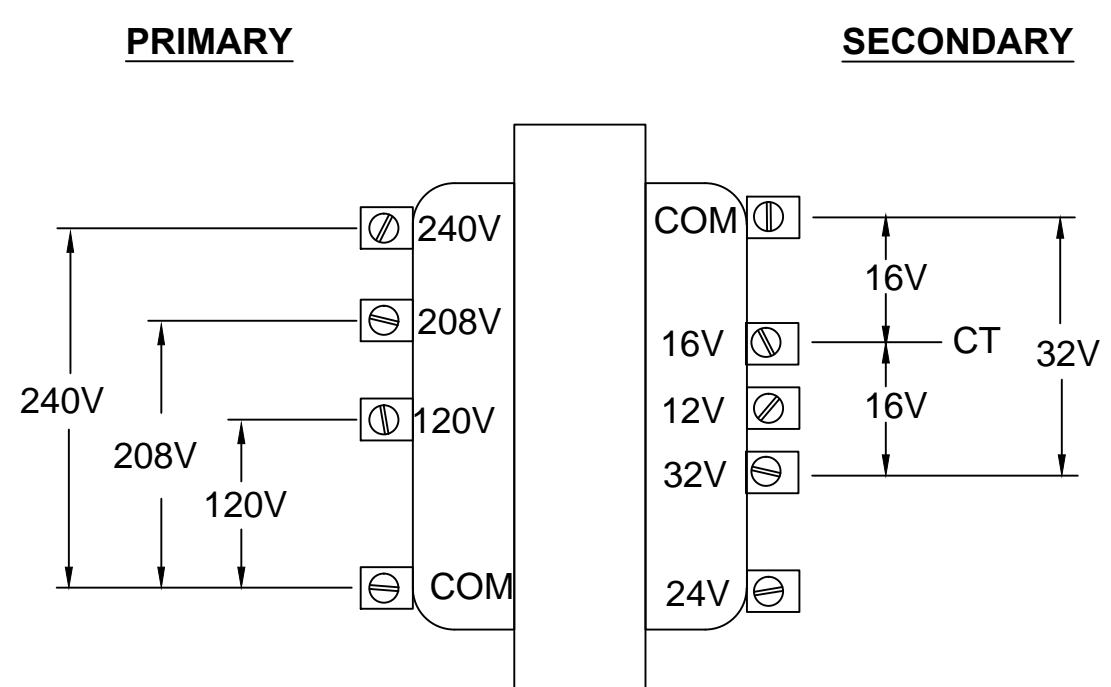

ISOMETRIC VIEW

P: 120V/208V/240V  
 S: 24VCT/32VCT  
 V: 50/60Hz  
 V: 150VA

**TRANSFORMER TOP VIEW**  
**WIRING DIAGRAM FOR 24 VOLTS CT**

**TRANSFORMER TOP VIEW**  
**WIRING DIAGRAM FOR 32 VOLTS CT**

TERMINAL SCREWS: 8-32

TITLE:  
**TRANSFORMER 150VA OPEN  
 TYPE PRI, 120/208/240V SEC.  
 24VCT/32VCT**

PART#:  
**560-0026**

Drawn By : G.Q.	Designed By : L.M.	Approved By : A.H.	Revision : 01
Scale : N.T.S	Date : 2004-08-25	File Name : T-007 XFO 560-0026	