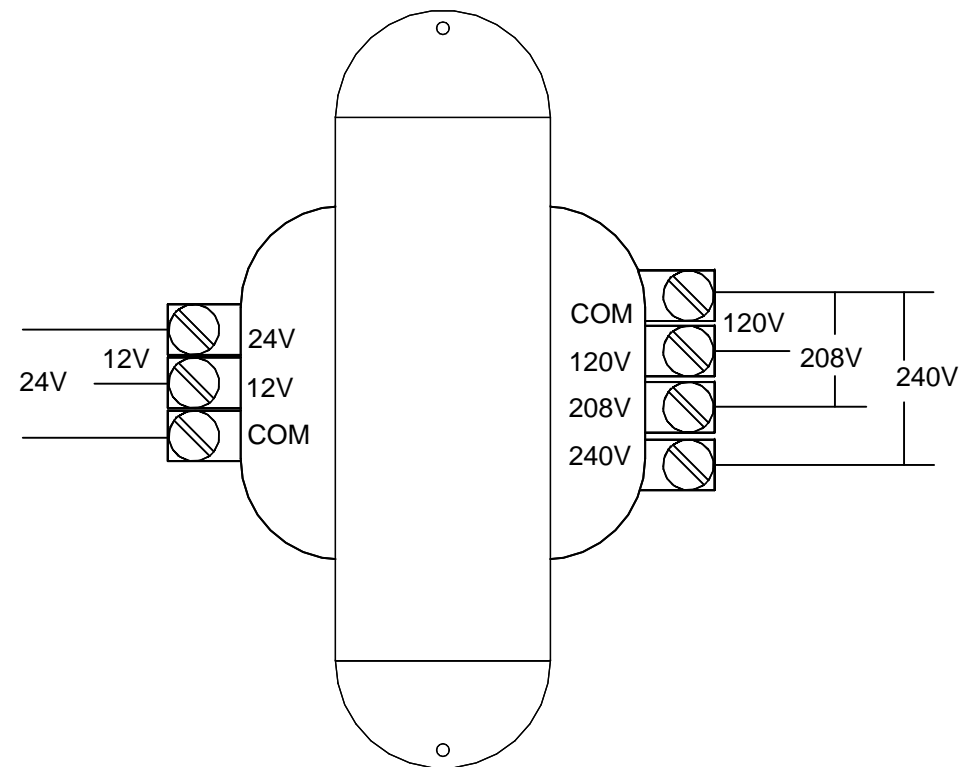

P: 120V/208V/240V  
 S: 24V/12V  
 V: 50/60Hz  
 V: 20VA

ISOMETRIC VIEW

TOP VIEW

TRANSFORMER 120/208/240 to 24VCT 20VA OPEN TYPE,  
50/60Hz SCREW TERM

--	----	07
--	----	06
--	----	05
--	----	04
--	----	03
--	----	02
2014-12-03	Update Logo & Adress	01
DATE	DESCRIPTION	REV.

SYSTEM :  
**REFRIGERATION**

AUTOMATISATION / CONTROL :

**Parker**  
 Micro Thermo Technologies™  
 12855 Rue Brault, Mirabel  
 Quebec, Canada J7J 0C4  
 Tel: (450) 668-3033  
 Fax: (450) 668-2695

TITLE:  
**TRANSFORMER 120/208/240  
 TO 24VCT 20VA OPEN TYPE  
 50/60Hz SCREW TERMINAL**

PART#:  
**560-0027**

Drawn By :	Designed By :	Approved By :	Revision :
G.Q.	L.M.	A.H.	01
Scale :	Date :	File Name :	
N.T.S	2004-08-25	T-008 XFO 560-0027	