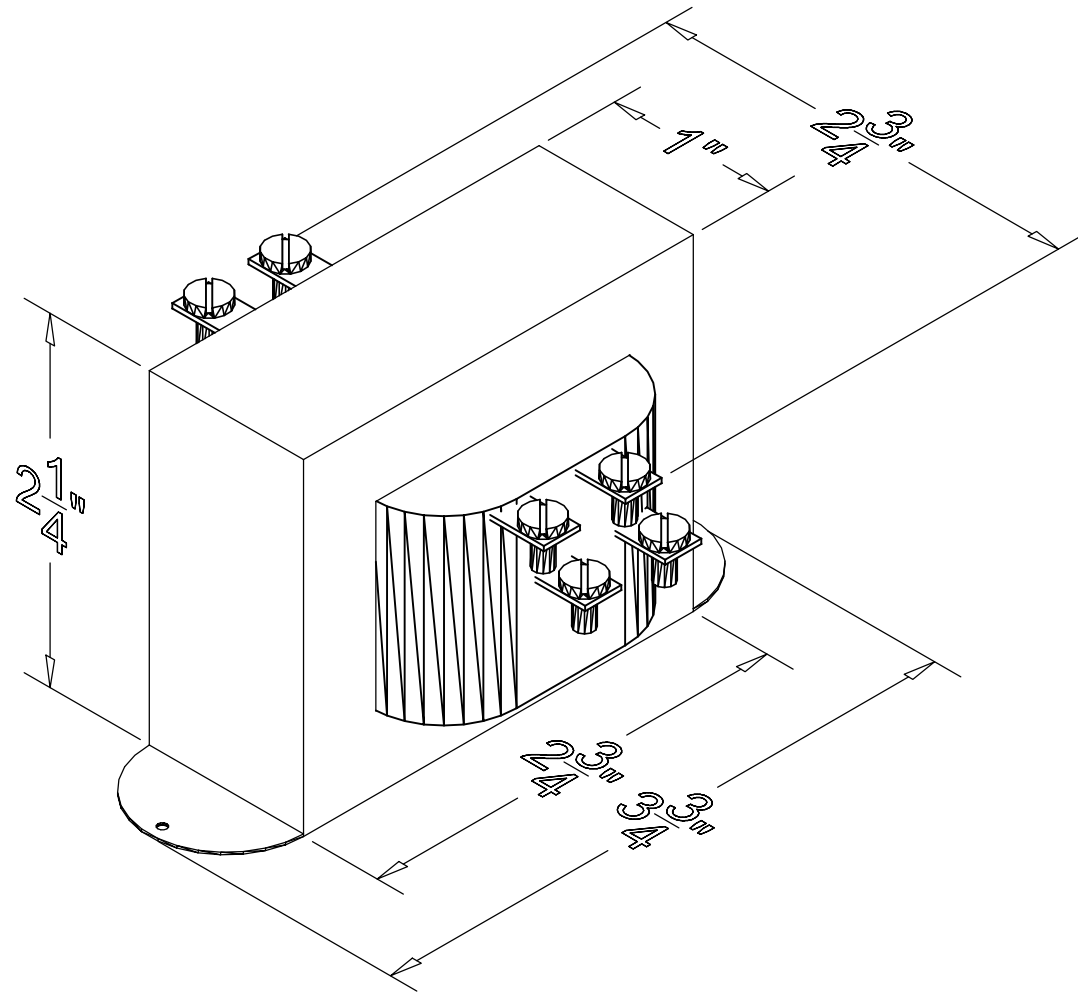

P: 120V/208V/240V  
 S: 24V/12V  
 V: 50/60Hz  
 V: 20VA

ISOMETRIC VIEW

TOP VIEW

TRANSFORMER 120/208/240 to 24VCT 20VA OPEN TYPE,  
50/60Hz SCREW TERM

--	----	07
--	----	06
--	----	05
--	----	04
--	----	03
--	----	02
2014-12-03	Update Logo & Adress	01
DATE	DESCRIPTION	REV.

SYSTEM :  
**REFRIGERATION**

AUTOMATISATION / CONTROL :

**Parker**  
 Micro Thermo Technologies™  
 12855 Rue Brault, Mirabel  
 Quebec, Canada J7J 0C4  
 Tel: (450) 668-3033  
 Fax: (450) 668-2695

TITLE:  
**TRANSFORMER 120/208/240  
 TO 24VCT 20VA OPEN TYPE  
 50/60Hz SCREW TERMINAL**

PART#:  
**560-0027**

Drawn By :	Designed By :	Approved By :	Revision :
G.Q.	L.M.	A.H.	01
Scale :	Date :	File Name :	
N.T.S	2004-08-25	T-008 XFO 560-0027	