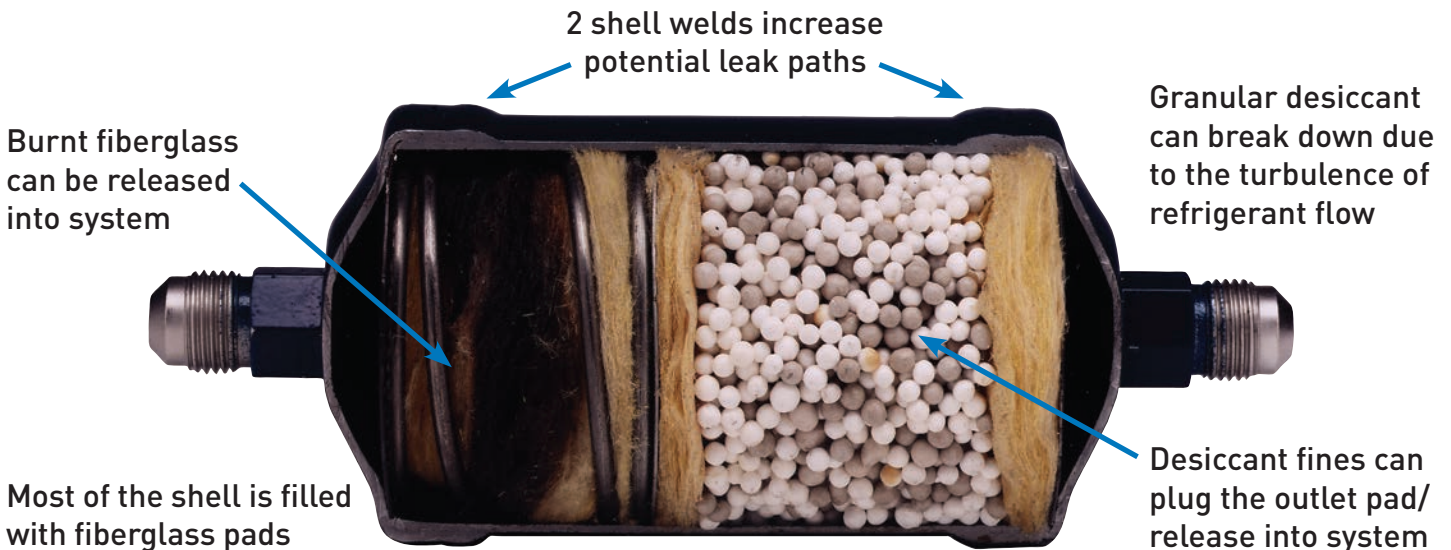

Similar outside. Different inside.

Catch-All[®] Filter-Drier

Excellent filtration

Superior acid capacity

Large amount of desiccant molded into a porous core for maximum water capacity

Pad seals core to shell wall, preventing refrigerant bypassing

Remember...It's the core that counts!

The Other Filter-Drier

Made In Mexico