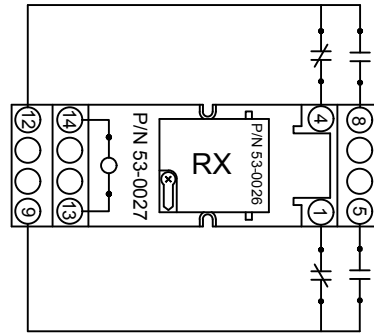

CONTROL RELAY DETAIL

ZONE #1	
ZONE #2	
ZONE #3	
ZONE #4	
ZONE #5	
ZONE #6	
ZONE #7	
ZONE #8	

LEGEND

— 2#18 ECHELON CABLE
TWISTED PAIR 7/26 UTP,
BELDEN 8461 OR EQUIVALENT.

--- CONNECTION BY ELECTRICIAN

---	---	07
---	---	06
---	---	05
---	---	04
---	---	03
---	---	02
2016-02-11	Update Logo & Adress	01
DATE	DESCRIPTION	REV.

961-0008

Drawn By :	Designed By :	Approved By :	Revision :
G.Q.	L.M.	A.H.	01
Scale :	Date :	File Name :	
N.T.S	2007-01-17	LIGHTING 8 RELAYS 961-0008	