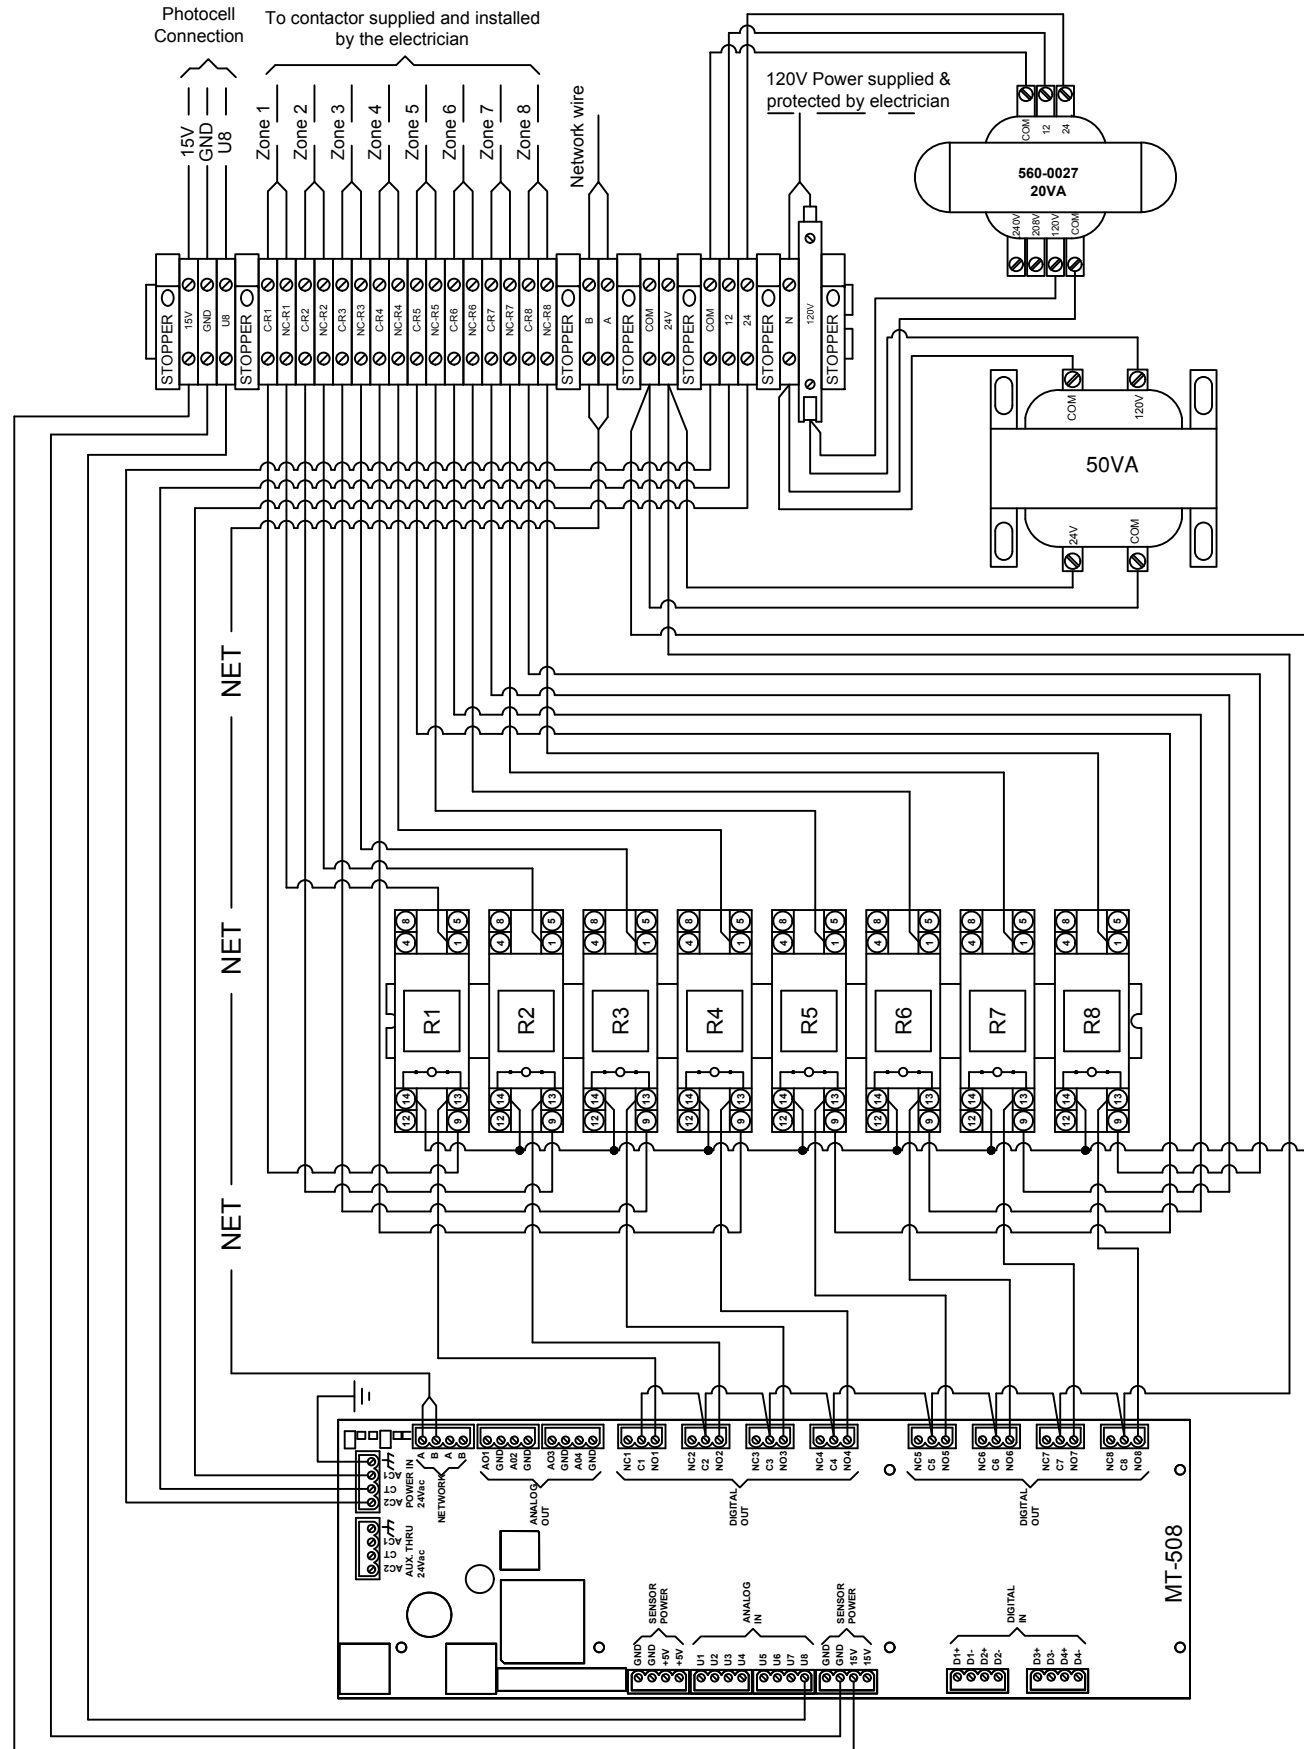

CONTROL RELAY DETAIL

ZONE #1	
ZONE #2	
ZONE #3	
ZONE #4	
ZONE #5	
ZONE #6	
ZONE #7	
ZONE #8	

LEGEND

— 2#18 ECHELON CABLE
TWISTED PAIR 7/26 UTP,
BELDEN 8461 OR EQUIVALENT.

--- CONNECTION BY ELECTRICIAN

---	---	07
---	---	06
---	---	05
---	---	04
---	---	03
---	---	02
2016-02-11	Update Logo & Adress	01
DATE	DESCRIPTION	REV.

SYSTEM :

LIGHTING

AUTOMATISATION / CONTROL :

Micro Thermo Technologies™
12855 Rue Brault, Mirabel
Quebec, Canada J7J 0C4
Tel: (450) 668-3033
Fax: (450)668-2695

TITLE:

LIGHTING 8 RELAYS
24" X 20" X 8"

PART#:

961-0008

Drawn By :	Designed By :	Approved By :	Revision :
G.Q.	L.M.	A.H.	01
Scale :	Date :	File Name :	
N.T.S	2007-01-17	LIGHTING 8 RELAYS 961-0008	